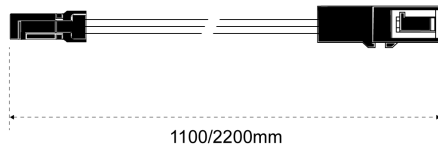

VERS.	NW
A°	80°
B - Lux	670
C - Lux	270
D - Lux	80
LUMEN	180
LUMEN / W	60
CRI	>80

EXTENSION CORD

12VDC

Finish

EXTENSION CORD 12VDC

1260422000		12 VDC	L 1100mm	IN: 12 VDC
1260423000		12 VDC	L 2200mm	IN: 12 VDC