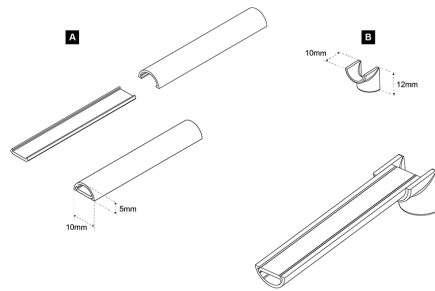

VERS.	EDC
A°	80°
B - Lux	670
C - Lux	270
D - Lux	80
LUMEN	180
LUMEN / W	60
CRI	>80

EXTENSION CORD

12VDC

Finish

Black

EXTENSION CORD 12VDC

1260422000		12 VDC	L 1100mm	IN: 12 VDC
1260423000		12 VDC	L 2200mm	IN: 12 VDC

CABLE COVER

Finish

White

Black

Metallic grey

CABLE COVER

1220896__00		600mm	L 600mm	A
1220062__00		1200mm	L 1200mm	A
13201056500				B

SPACER MOONLIGHT QT