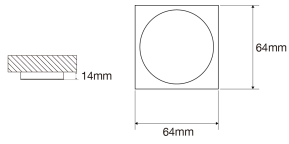

CABLE COVER

Finish

White

Black

Metallic grey

CABLE COVER

1220896__00		600mm	L 600mm	A
1220062__00		1200mm	L 1200mm	A
13201056500				B

SPACER MOONLIGHT QT