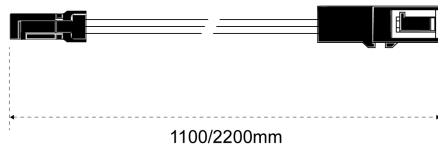

EXTENSION CORD

12VDC

Finish

Black

EXTENSION CORD 12VDC

1260422000		12 VDC	L 1100mm	IN: 12 VDC
1260423000		12 VDC	L 2200mm	IN: 12 VDC