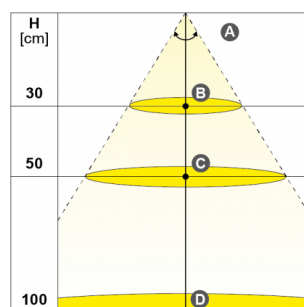

VERS.	EDC
A°	80°
B - Lux	670
C - Lux	270
D - Lux	80
LUMEN	180
LUMEN / W	60
CRI	>80

EXTENSION CORD

12VDC

Finish

Black

EXTENSION CORD 12VDC

1260422000		12 VDC	L 1100mm	IN: 12 VDC
1260423000		12 VDC	L 2200mm	IN: 12 VDC