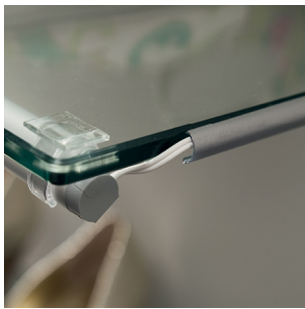

CABLE COVER

Finish

CABLE COVER

1220896__00		600mm	L 600mm	A
1220062__00		1200mm	L 1200mm	A
13201056500				B