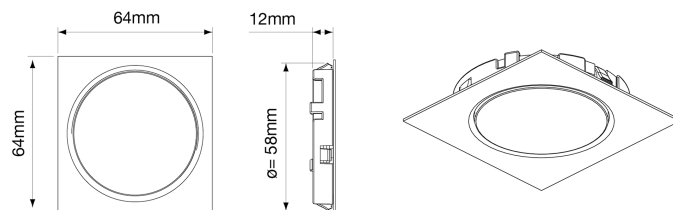

CABLE COVER

Finish

CABLE COVER

1220896__00		600mm	L 600mm	A
1220062__00		1200mm	L 1200mm	A
13201056500				B

MOONLIGHT QT EDC

Finish

- available with spacer for surface mounting
- optic designed to ensure uniform light diffusion