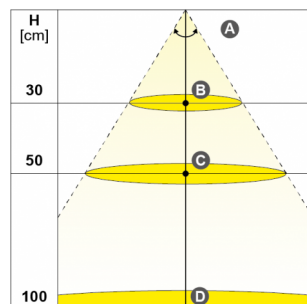

VERS.	NW
A°	80°
B - Lux	670
C - Lux	270
D - Lux	80
LUMEN	180
LUMEN / W	60
CRI	>80

EXTENSION CORD

12VDC

Finish

EXTENSION CORD 12VDC

1260422000		12 VDC	L 1100mm	IN: 12 VDC
1260423000		12 VDC	L 2200mm	IN: 12 VDC