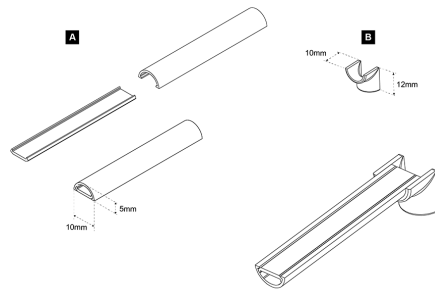

VERS.	NW
A°	80°
B - Lux	670
C - Lux	270
D - Lux	80
LUMEN	180
LUMEN / W	60
CRI	>80

EXTENSION CORD

12VDC

Finish

EXTENSION CORD 12VDC

1260422000		12 VDC	L 1100mm	IN: 12 VDC
1260423000		12 VDC	L 2200mm	IN: 12 VDC

CABLE COVER

Finish

CABLE COVER

1220896__00		600mm	L 600mm	A
1220062__00		1200mm	L 1200mm	A
13201056500				B

MOONLIGHT QT EDC

Finish

- available with spacer for surface mounting
- optic designed to ensure uniform light diffusion