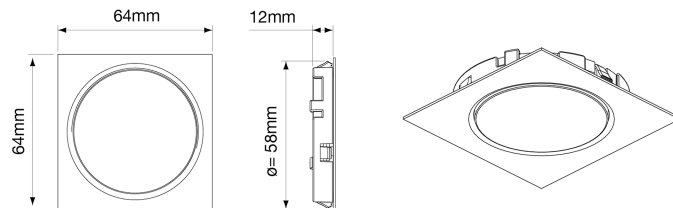

MOONLIGHT QT

SURFACE AND RECESSED INSTALLATION

Recessed plastic spotlight with opal polycarbonate diffuser. Available in metallic grey or nickel finishes, it can be used as an under-cabinet or inside-cabinet, where it can be installed recessed or surface-mounted by using the special spacer (not included). The LED source is available in Emotion temperature which allows the variation from 2700K to 6500K.

MOONLIGHT QT

Finish

- available with spacer for surface mounting
- optic designed to ensure uniform light diffusion

MOONLIGHT QT

2140074__20ZW	  		3W	ø 58mm	L 64mm	Warm White	IN: 12 VDC
2140074__20ZN	  		3W	ø 58mm	L 64mm	Natural White	IN: 12 VDC
1241833__00ZW	  	Kit 3 MOONLIGHT QT + Power supply	9W	ø 58mm	L 64mm	Warm White	IN: 12 VDC
1241833__00ZN	  	Kit 3 MOONLIGHT QT + Power supply	9W	ø 58mm	L 64mm	Natural White	IN: 12 VDC

CABLE COVER

Finish

CABLE COVER

1220896__00		600mm	L 600mm	A
1220062__00		1200mm	L 1200mm	A
13201056500				B

MOONLIGHT QT EDC

Finish

- available with spacer for surface mounting
- optic designed to ensure uniform light diffusion